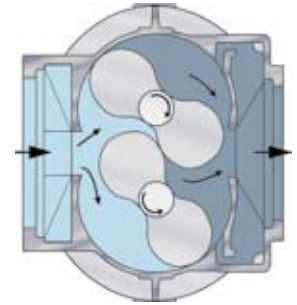

Timing Hubs

- Accurately positioned by splines on the drive shaft
- Simplifies timing and serviceability

Q = Quiet

The 8000 Q Series Greatly Reduces Pulsations for Significantly Reduced Noise

- The 8000 Q Series blower reduces pulsations created at the discharge port of a straight lobed blower, as depicted in the diagrams to the right
- Pulsations are reduced by bleeding some of the discharge air or gas back through a feedback plenum into the closed pocket
- Pressure within the blower gradually increases until it nearly equals the discharge line pressure
- When the rotor tip passes the long edge of the port, there is less disturbance which creates noise and unwanted pulsations
- The Q Series option is available for 10" through 16" gear size machines
- In most applications, the option can reduce the blower's noise level by approximately 5 dBA

Pressure in upper pocket begins to be equalized through feedback port.

Lower air pocket about to be sealed off at inlet.

Pressure in pocket is equalized through feedback port.

Discharged air pulsations and noise levels are greatly reduced.