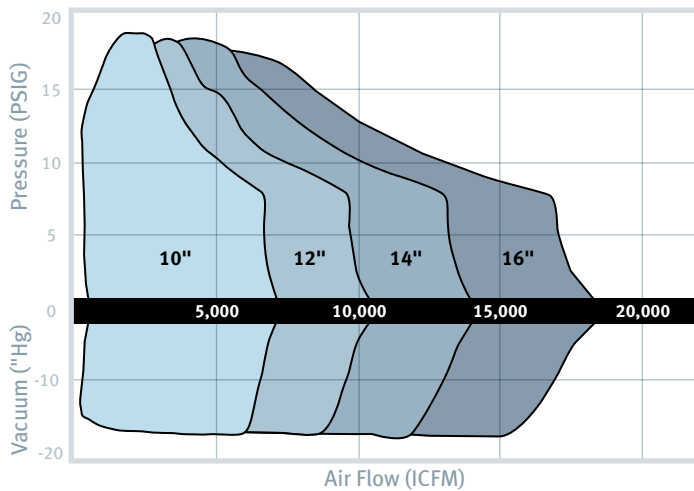

Options, Quality & Value

8000 & 8000 Q Series Map by Gear Diameter