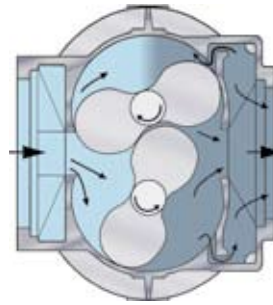

Timing Hubs

- Accurately positioned by splines on the drive shaft
- Simplifies timing and serviceability

Q = Quiet

The 8000 Q Series Greatly Reduces Pulsations for Significantly Reduced Noise

- The 8000 Q Series blower reduces pulsations created at the discharge port of a straight lobed blower, as depicted in the diagrams to the right
- Pulsations are reduced by bleeding some of the discharge air or gas back through a feedback plenum into the closed pocket
- Pressure within the blower gradually increases until it nearly equals the discharge line pressure
- When the rotor tip passes the long edge of the port, there is less disturbance which creates noise and unwanted pulsations
- The Q Series option is available for 10" through 16" gear size machines
- In most applications, the option can reduce the blower's noise level by approximately 5 dBA

Pressure in upper pocket begins to be equalized through feedback port.

Lower air pocket about to be sealed off at inlet.

Pressure in pocket is equalized through feedback port.

Discharged air pulsations and noise levels are greatly reduced.