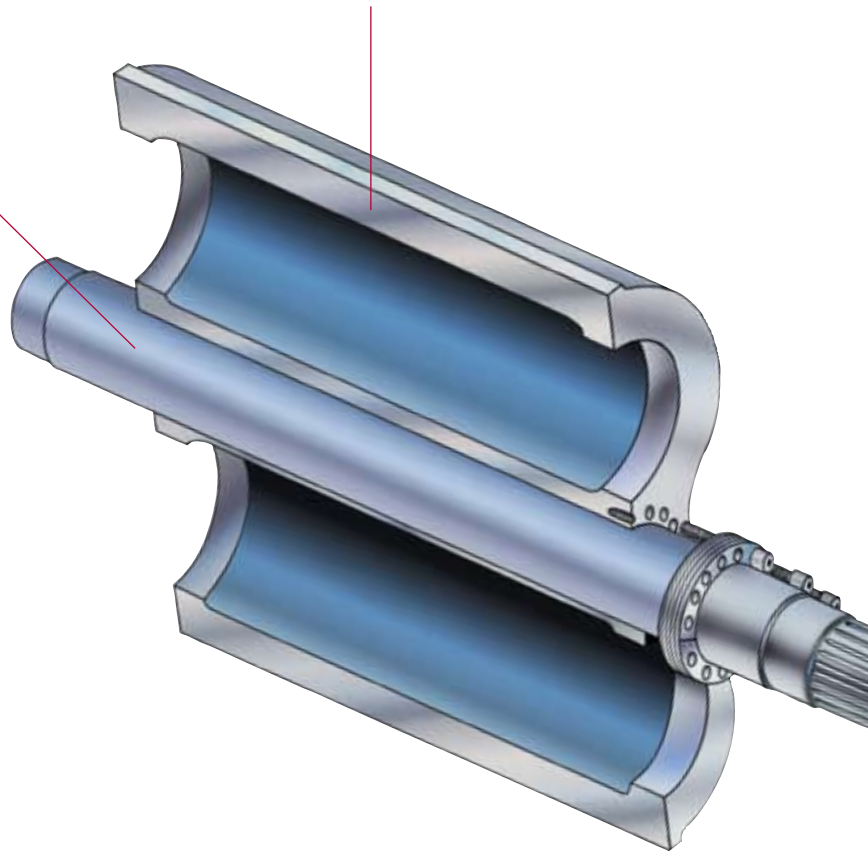

A Clear Look at Gardner Denver 8000/8000 Q's Superior Features

One-piece Steel Shafts

- Constructed of chrome alloy
- Interference-fit through the impeller and flanged to the gear end
- Larger shaft diameter to reduce torsional deflection
- Increased pressure ratings and efficiencies
- Allowing higher working loads for V-belt drives without additional bearings
- Competition utilizes bolt on shafts which transmit power through the cast rotor causing added stress loads

Optional Mechanical Seals

- Prevent gas leaks
- Recommended for all gas-handling applications in pressure or vacuum

Dynamically Balanced Impellers

- Constructed of high-density, ductile-iron
- Designed for smooth running and lower bearing loads

Heavy Duty Bearings

- Double-row, spherical roller bearings
- Held in machined bearing cartridges to allow for easy field maintenance
- Gear end bearings fixed axially against shaft shoulder
- Controls thrust loads and maintains end clearances