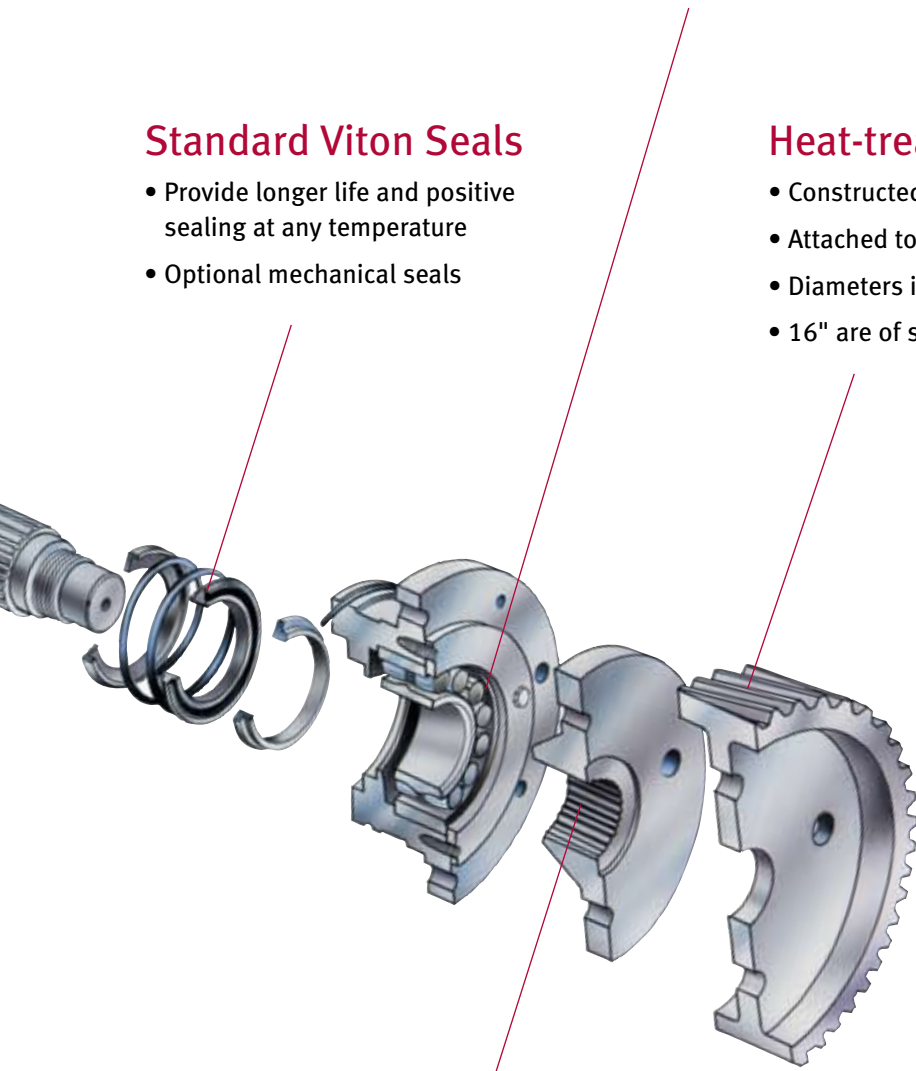

Heavy Duty Bearings

- Double-row, spherical roller bearings
- Held in machined bearing cartridges to allow for easy field maintenance
- Gear end bearings fixed axially against shaft shoulder
- Controls thrust loads and maintains end clearances

Standard Viton Seals

- Provide longer life and positive sealing at any temperature
- Optional mechanical seals

Heat-treated Timing Gears

- Constructed of alloy steel
- Attached to timing hubs by high tensile strength bolts
- Diameters in 10" through 14" are of helical design
- 16" are of straight spur design

Other 8000 Series Features

- High-tensile, cast-iron headplates keep all internals perfectly aligned
- Generous seal vent areas assure better sealing and longer life
- Large machined footpads offer excellent, permanent mounting surfaces
- Reinforced case design assures greater rigidity under pressure or vacuum
- Energy-saving ports with larger inlet and discharge ports allow for greater air flow and optimum air velocity

Timing Hubs

- Accurately positioned by splines on the drive shaft
- Simplifies timing and serviceability