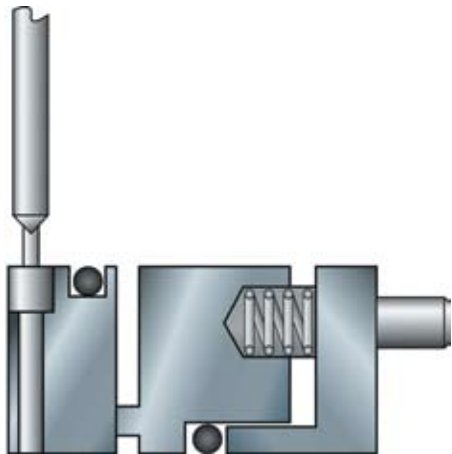

A Clear Look at Gardner Denver 8000/8000 Q's Superior Features

One-piece Steel Shafts

- Constructed of chrome alloy
- Interference-fit through the impeller and flanged to the gear end
- Larger shaft diameter to reduce torsional deflection
- Increased pressure ratings and efficiencies
- Allowing higher working loads for V-belt drives without additional bearings
- Competition utilizes bolt on shafts which transmit power through the cast rotor causing added stress loads