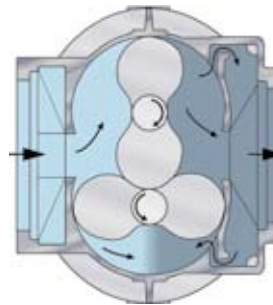

Timing Hubs

- Accurately positioned by splines on the drive shaft
- Simplifies timing and serviceability

Q = Quiet

The 8000 Q Series Greatly Reduces Pulsations for Significantly Reduced Noise

- The 8000 Q Series blower reduces pulsations created at the discharge port of a straight lobed blower, as depicted in the diagrams to the right
- Pulsations are reduced by bleeding some of the discharge air or gas back through a feedback plenum into the closed pocket
- Pressure within the blower gradually increases until it nearly equals the discharge line pressure
- When the rotor tip passes the long edge of the port, there is less disturbance which creates noise and unwanted pulsations
- The Q Series option is available for 10" through 16" gear size machines
- In most applications, the option can reduce the blower's noise level by approximately 5 dBA

Pressure in upper pocket begins to be equalized through feedback port.

Lower air pocket about to be sealed off at inlet.

Pressure in pocket is equalized through feedback port.

Discharged air pulsations and noise levels are greatly reduced.