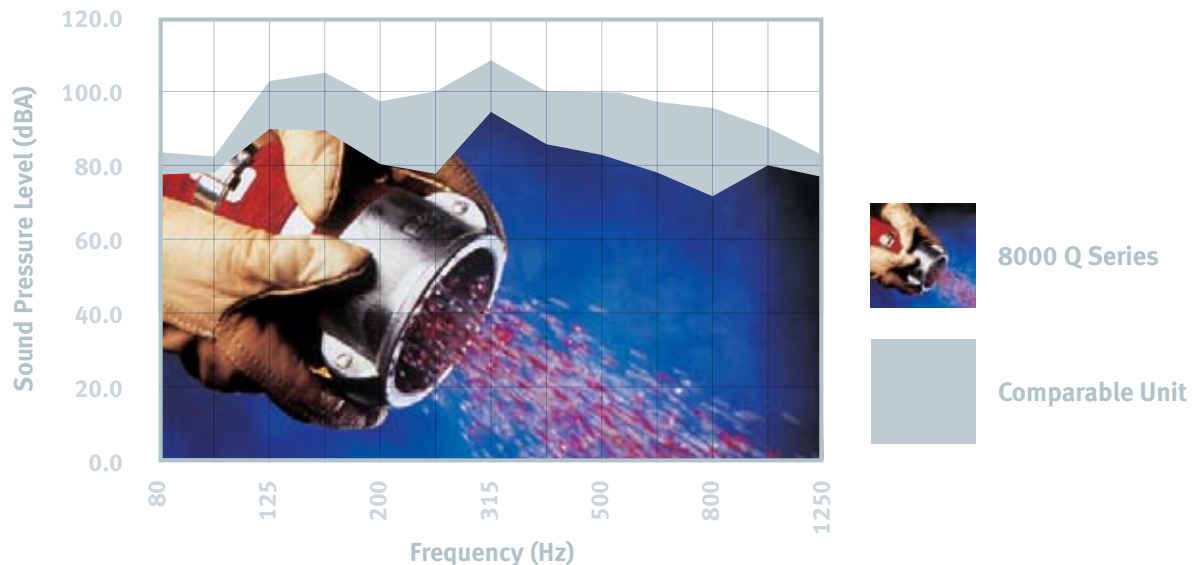

Operation at 12" Hg