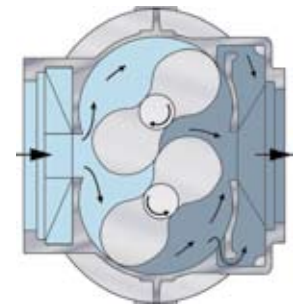

Timing Hubs

- Accurately positioned by splines on the drive shaft
- Simplifies timing and serviceability

Q = Quiet

The 8000 Q Series Greatly Reduces Pulsations for Significantly Reduced Noise

- The 8000 Q Series blower reduces pulsations created at the discharge port of a straight lobed blower, as depicted in the diagrams to the right
- Pulsations are reduced by bleeding some of the discharge air or gas back through a feedback plenum into the closed pocket
- Pressure within the blower gradually increases until it nearly equals the discharge line pressure
- When the rotor tip passes the long edge of the port, there is less disturbance which creates noise and unwanted pulsations
- The Q Series option is available for 10" through 16" gear size machines
- In most applications, the option can reduce the blower's noise level by approximately 5 dBA

Pressure in upper pocket begins to be equalized through feedback port.

Lower air pocket about to be sealed off at inlet.

Pressure in pocket is equalized through feedback port.

Discharged air pulsations and noise levels are greatly reduced.