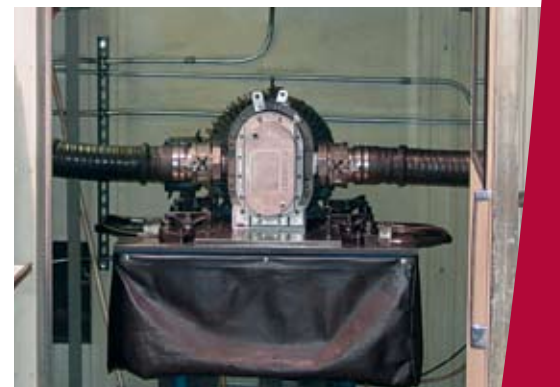

B — Testing station